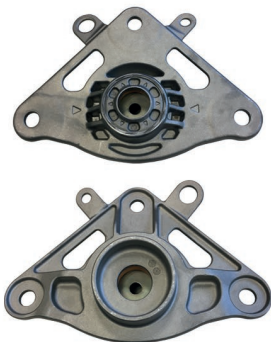

JEEP

Renegade

600851