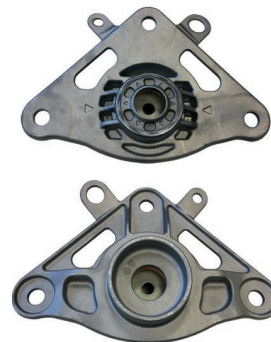

CROSS COMPETITORS

APPLICATION

FIAT

500 X

JEEP

Renegade

600852

OE REFERENCE