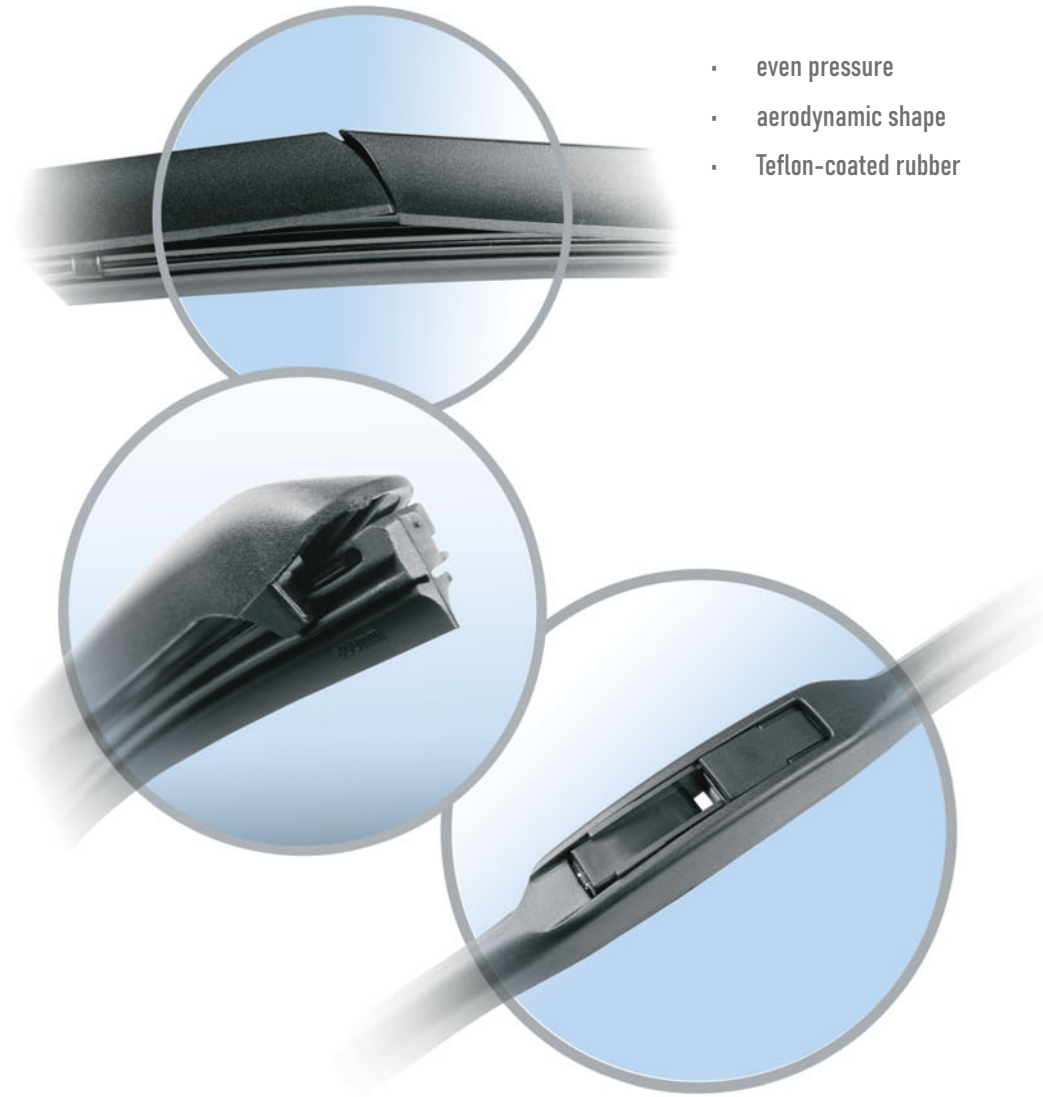

can enjoy quiet operation, excellent pressure and very low losses caused by the rush of air while driving.

HYBRID U Series:

- even pressure
- aerodynamic shape
- Teflon-coated rubber

HYBRID CAR WIPER - „U” TYPE