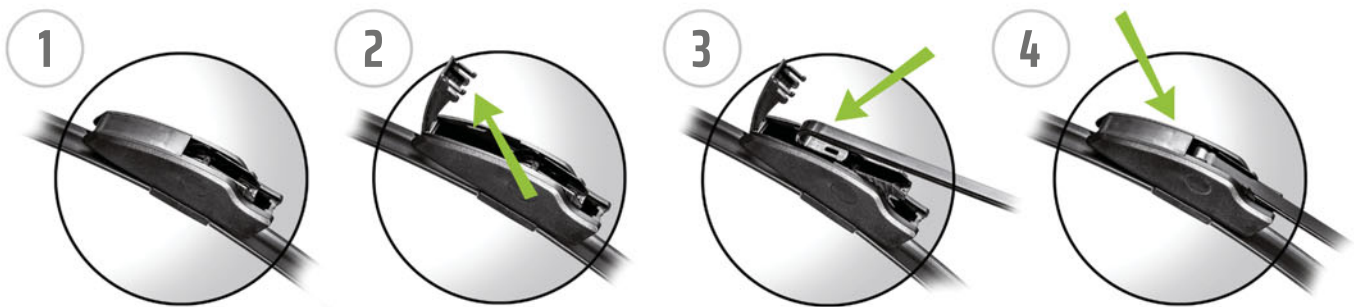

MOJE AUTO VIRAGE, BASIC Series
Profiled windshield wiper with a "U" adapter.

Perfect for the whole season and various weather conditions. Designed to wipe water off from windshields of passenger cars, delivery vans, trucks. Owing to the universal adapter - it fits most cars (approx. 75%). Available in 12 sizes. Graphite rubber. High performance. Long service life. Easy and fast assembly

- instructions on the packaging. The features of the basic series are: plastic shield of the adapter socket, rubber spoiler applied in parts, ending with plastic caps, attractive price

BASIC Series:

- plastic shield of the adapter socket
- rubber spoiler applied in parts
- ending with plastic caps, attractive price

PROFILED CAR WIPER - BASIC

KTM: **92-013B**
350 mm - 14"

5 905694 011644

KTM: **92-014B**
380 mm - 15"

5 905694 011651

KTM: **92-015B**
410 mm - 16"

5 905694 011668

KTM: **92-016B**
430 mm - 17"

5 905694 011675

KTM: **92-017B**
450 mm - 18"

5 905694 011682

KTM: **92-018B**
480 mm - 19"

5 905694 011699

KTM: **92-019B**
510 mm - 20"

5 905694 011705

KTM: **92-020B**
530 mm - 21"

5 905694 011712

KTM: **92-021B**
560 mm - 22"

5 905694 011729

KTM: **92-022B**
610 mm - 24"

5 905694 011736

KTM: **92-023B**
650 mm - 26"

5 905694 011743

KTM: **92-024B**
700 mm - 28"

5 905694 011750

10 pcs.