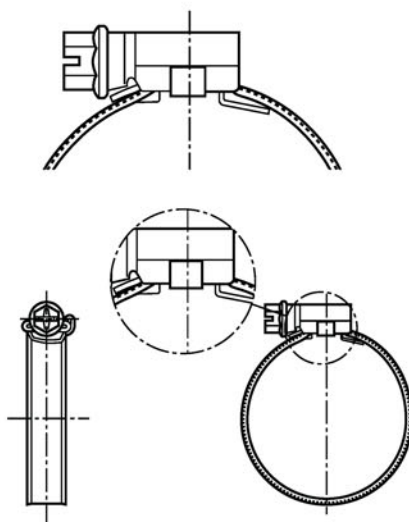

MA PROFESSIONAL HOSE CLIP
MA PROFESSIONAL JUBILEE CLIP IS DESIGNED FOR SETTING HOSES WITH 9 MM TAPE MADE OF STAINLESS STEEL W2 (AISI 430)

Thanks to a custom lock housing design, the MA Professional W2 clip for elastic hoses is characterized by excellent parameters, while maintaining very compact size.

The cold-formed ribbing combined with slightly elevated edges provides protection of the elastic hose against all damage. Made of corrosion-resistant AISI-430 steel (tape and lock housing), the clips are an attractive option for the automotive industry. Due to their high corrosion resistance and good plastic parameters, the rust-proof W2 hose clip is also very popular on other technical markets. The recommended mounting moment depends on the size of the clip and should be matched to the hose type and the connection geometry.

MATERIALS USED:

- **Screw:**
  Qst 36-3 soft steel (DIN 1.0213)
  Zinc-plated, with white-silver passivation (Cr3)
- **Tape and lock:**
  X6Cr17 stainless steel (DIN 1.4016) (AISI-430)

KTM	Product	Max. Assembly (Nm)*	Max. Pressure (Bars)*	Quantity pcs. per package	Quantity per box pcs.	EAN
20-F008/12	Hose clamp stainless steel W2 8-12 / 9 mm	2	15	20	1000	5905694018971
20-F010/16	Hose clamp stainless steel W2 10-16 / 9 mm	3	40	20	1000	5905694018988
20-F012/22	Hose clamp stainless steel W2 12-22 / 9 mm	3	40	20	1000	5905694018995
20-F016/27	Hose clamp stainless steel W2 16-27 / 9 mm	3,5	38	20	1000	5905694019008
20-F020/32	Hose clamp stainless steel W2 20-32 / 9 mm	3,5	36	20	1000	5905694019015
20-F025/40	Hose clamp stainless steel W2 25-40 / 9 mm	4	32	20	1000	5905694019022
20-F032/50	Hose clamp stainless steel W2 32-50 / 9 mm	4	28	20	1000	5905694019039
20-F040/60	Hose clamp stainless steel W2 40-60 / 9 mm	4	24	20	500	5905694019046
20-F050/70	Hose clamp stainless steel W2 50-70 / 9 mm	4	19	20	500	5905694019053
20-F060/80	Hose clamp stainless steel W2 60-80 / 9 mm	4	17	10	500	5905694019060
20-F070/90	Hose clamp stainless steel W2 70-90 / 9 mm	4	15	10	500	5905694019077
20-F080/100	Hose clamp stainless steel W2 80-100 / 9 mm	4	13	10	500	5905694019084
20-F090/110	Hose clamp stainless steel W2 90-110 / 9 mm	4	11	10	500	5905694019091
20-F100/120	Hose clamp stainless steel W2 100-120 / 9 mm	4	10	10	250	5905694019107
20-F110/130	Hose clamp stainless steel W2 110-130 / 9 mm	4	9	10	250	5905694019114
20-F120/140	Hose clamp stainless steel W2 120-140 / 9 mm	4	8	10	250	5905694019121
20-F130/150	Hose clamp stainless steel W2 130-150 / 9 mm	4	7	10	250	5905694019138
20-F140/160	Hose clamp stainless steel W2 140-160 / 9 mm	4	6	10	250	5905694019145
20-G025/50	Hose clamp stainless steel W4 25-50 / 7 mm	-	-	10	2500	5905694019411
20-G040/110	Hose clamp stainless steel W4 40-110 / 7 mm	-	-	10	1000	5905694019428

* The maximum application pressure can vary depending on the type of hose used and the geometry of the coupling.